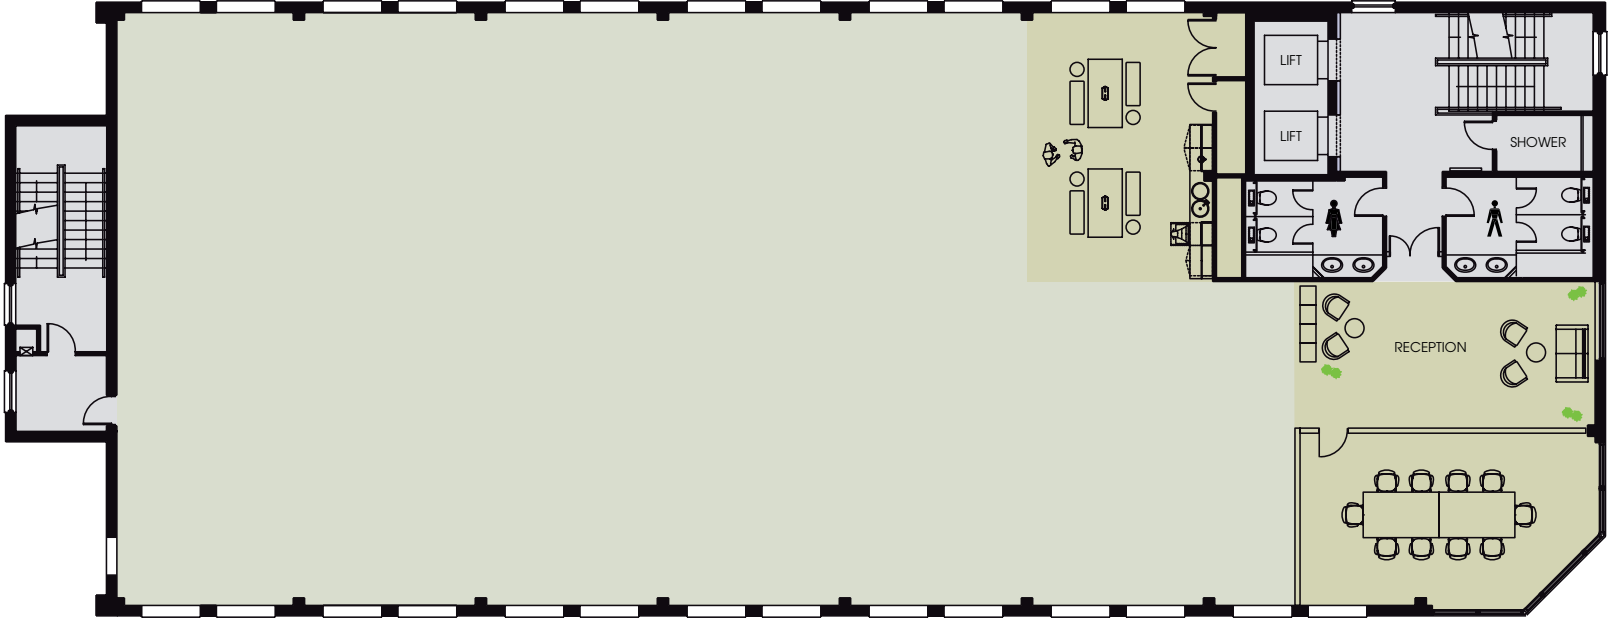

Egale 1

80 ST. ALBANS ROAD
WATFORD WD17 1RP

Third floor - 5,866 sq ft (545 sq m)
(Approximate IPMS3 floor area)

Not to scale